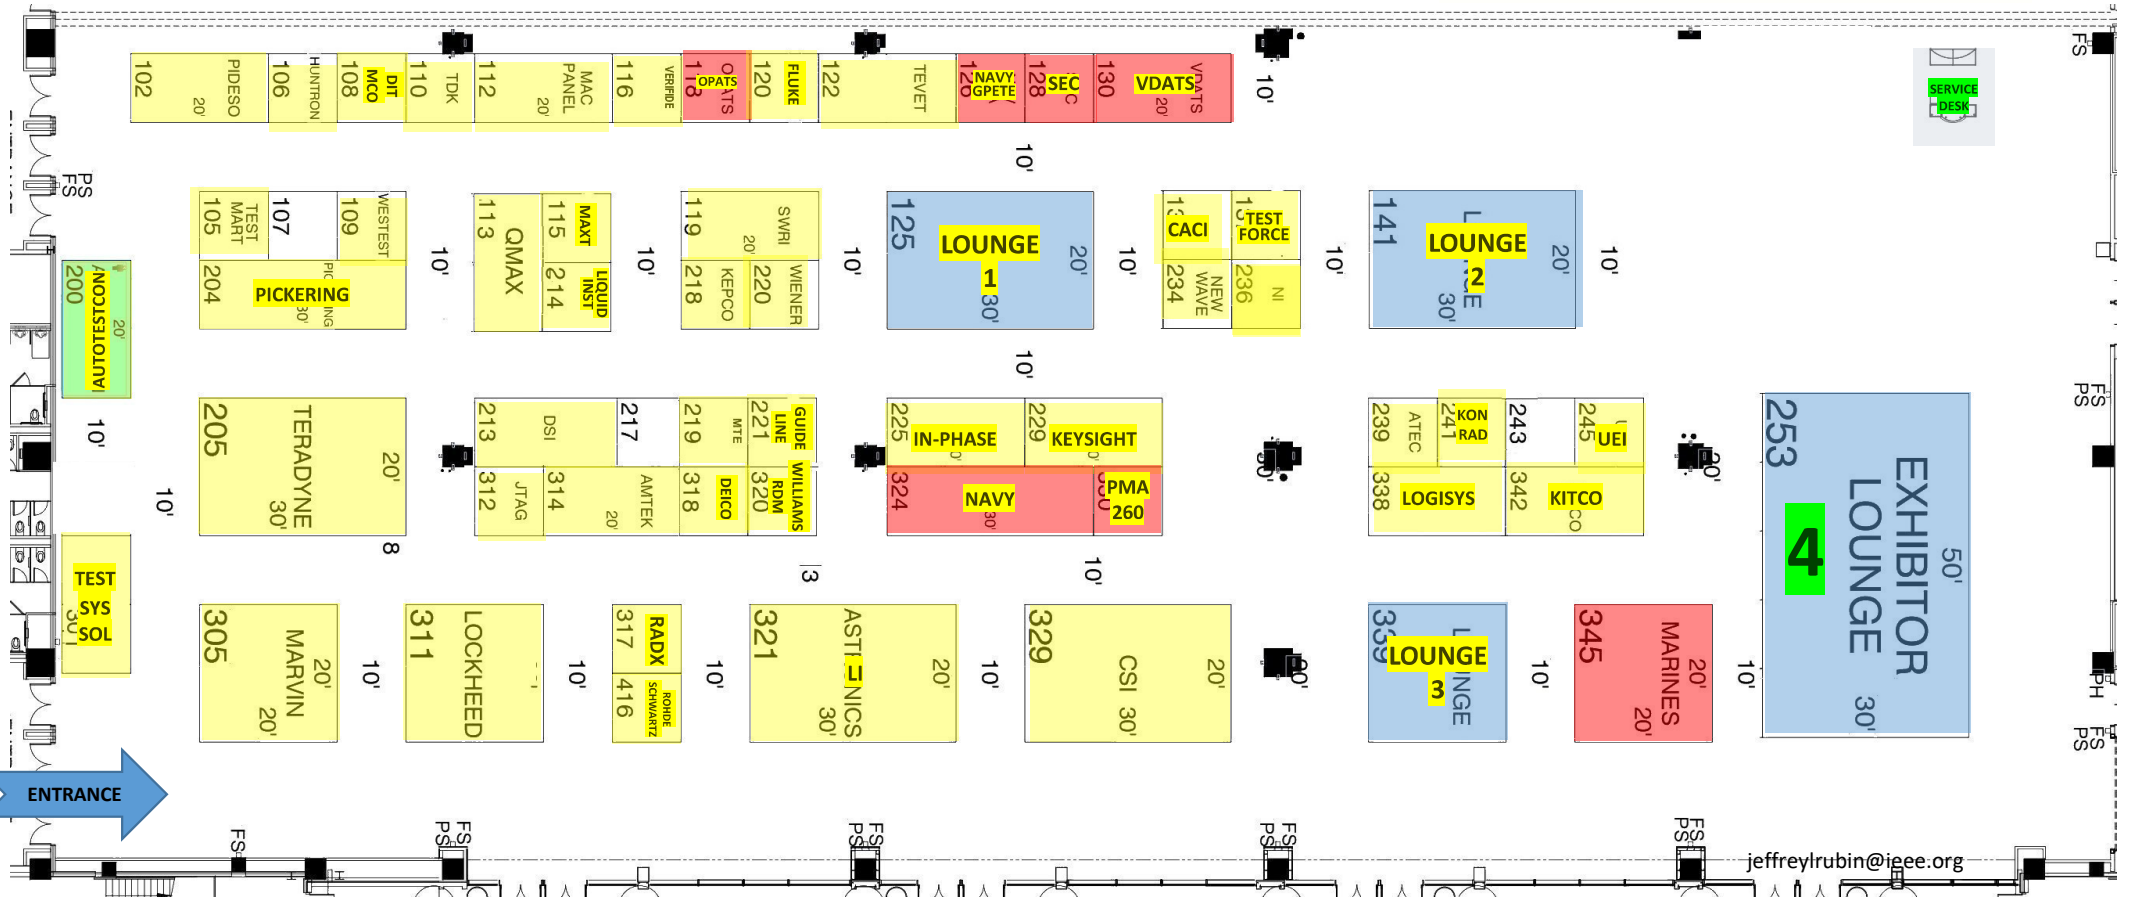

IEEE AUTOTESTCON 2023

August 28-31, 2023 ★ National Harbor, Maryland

Gaylord National Convention Center

Custom Systems Integration Inc.

www.customsi.com

jeffreylrubin@ieee.org

IEEE AUTOTESTCON 2023

August 28-31, 2023 • National Harbor, Maryland